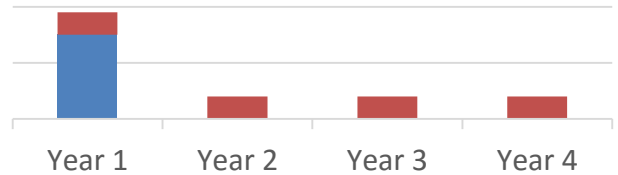

C1 Advantage

DNA Advantage (Full L3 + DNA Center)
25 x ISE Base
25 x ISE Plus
25 Stealthwatch Flows

* End of Sale date for Cisco ONE Essentials is October 28, 2017

OLD - PERPETUAL License

■ License cost ■ SWSS